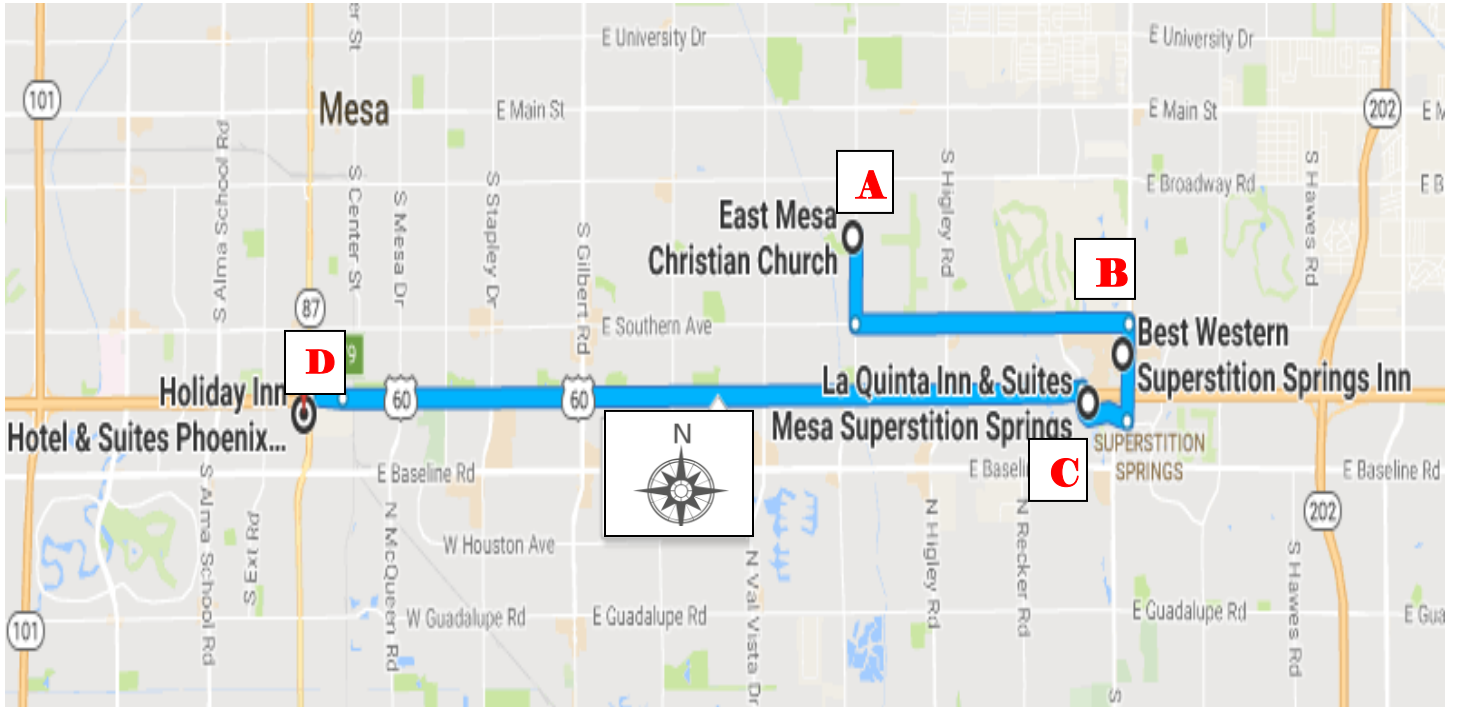

Assembly 2016

Map, Hotel Options & Other Info

Assembly Location	A East Mesa Christian Church	706 S. Greenfield Rd Mesa 85206	
A few Hotel Options:			
\$ 93/night	B Best Western Superstition Springs 3.8 miles from EMCC	1342 S. Power Rd	Free Wi-Fi and breakfast, Outdoor pool, hot tub, fitness center
\$115/night	C LaQuinta Inn & Suites 3.9 miles from EMCC	6530 E. Superstition Springs Blvd.	Free Wi-Fi and breakfast, Outdoor pool, hot tub, fitness center
\$ 99/night* *if you ask for "Disciples Assembly" rate by 10/31	D Holiday Inn 7.2 miles from EMCC	1600 S. Country Club	Free Wi-Fi, Outdoor pool, Restaurant, fitness center
Other Options:			
	RV & Camper parking in Church parking lot	If interested call the Region 602/468-3815	No hookups Space is limited
	Housing through the Host Church	If interested call the Region 602/468-3815	
Coffee:			
	Dutch Brothers	1136 S. Greenfield Rd	Drive-thru
	Starbucks	1705 S. Greenfield Rd	